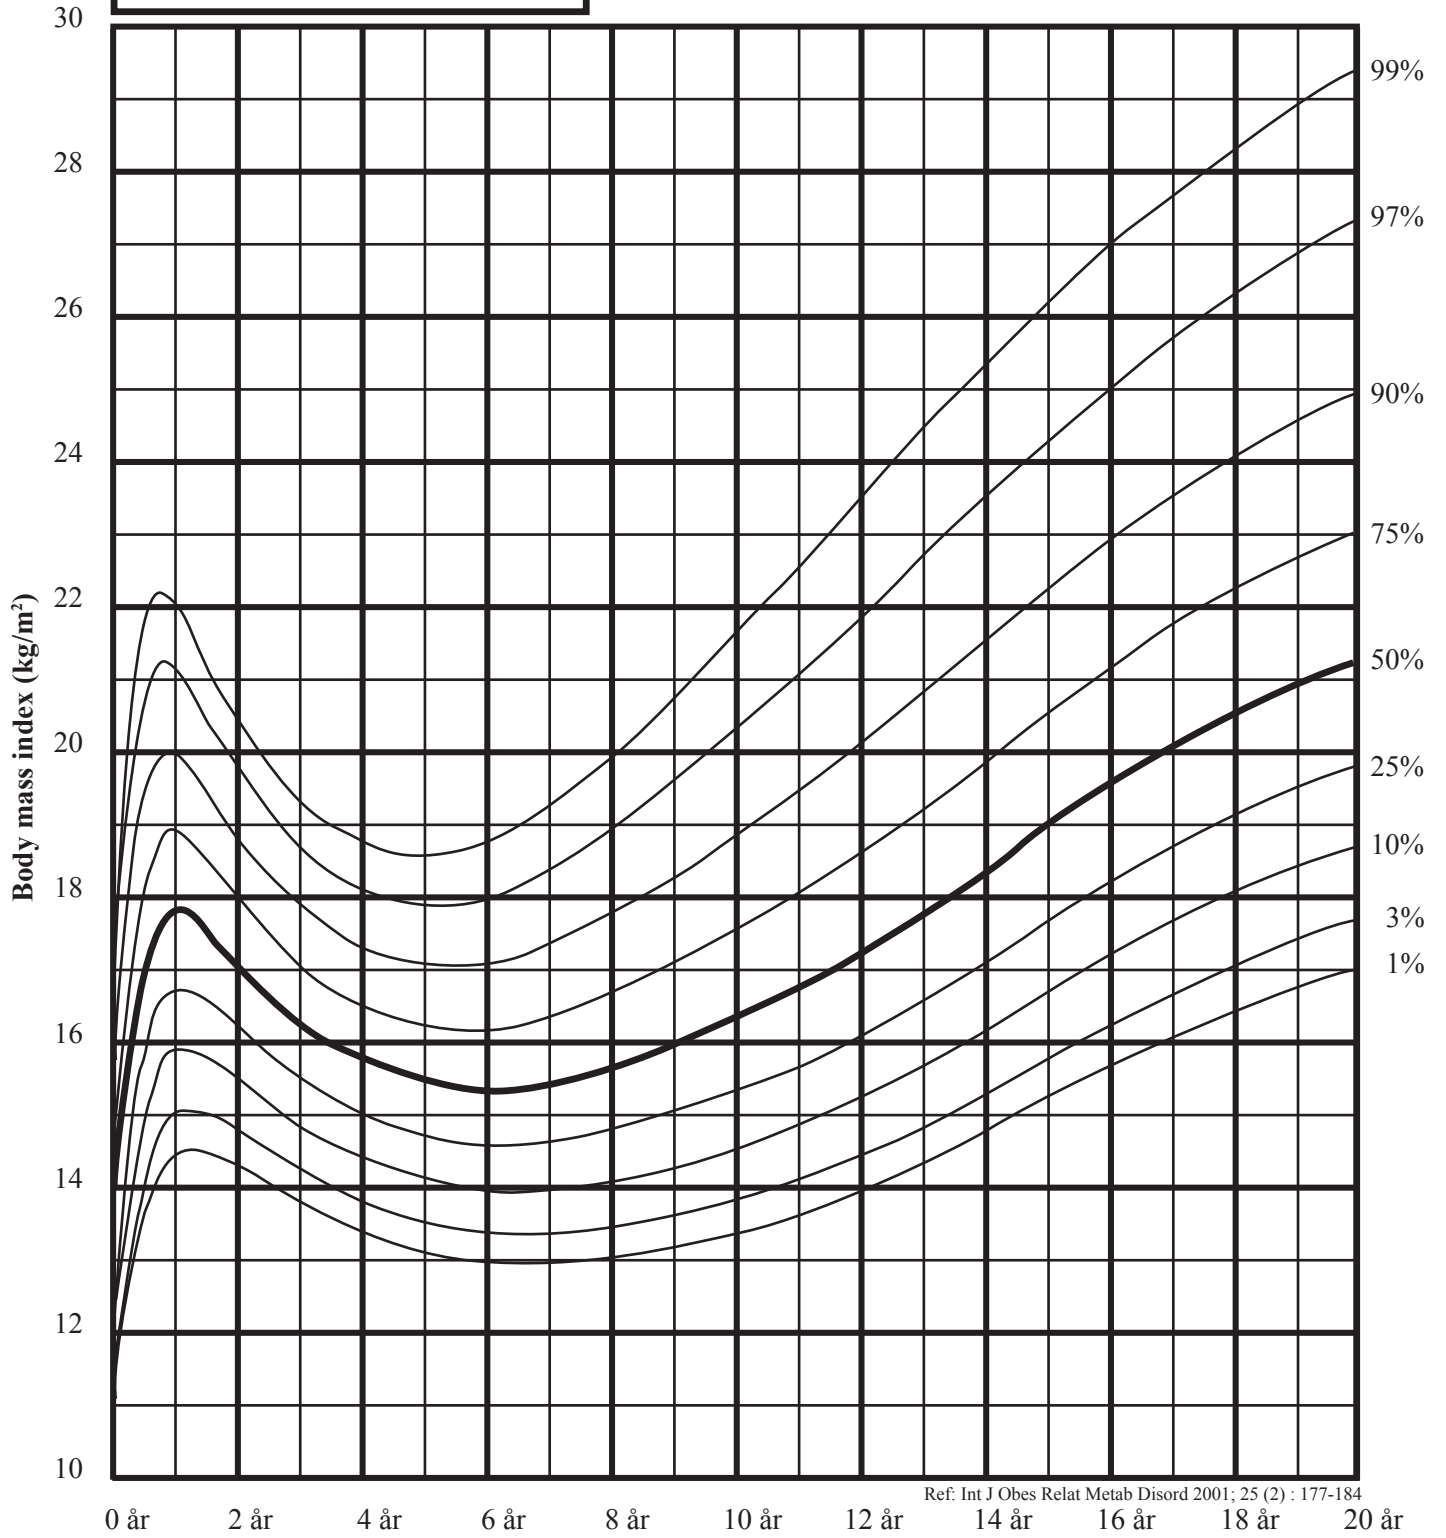

Drenge Body mass index

Ref: Int J Obes Relat Metab Disord 2001; 25 (2) : 177-184